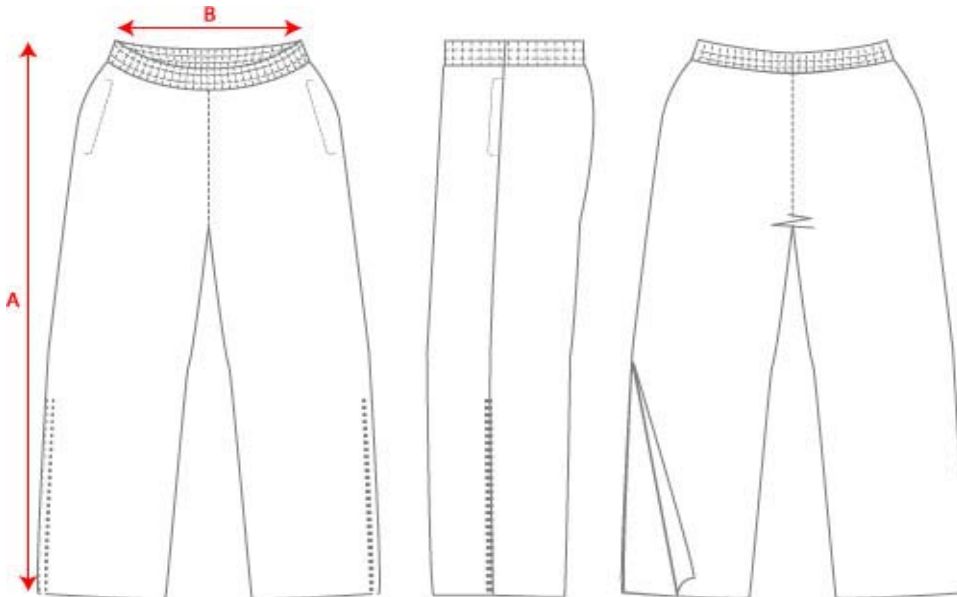

TRACKSUIT JACKET & PANTS SIZE SPECIFICATIONS - FINISHED GARMENT

TSJ01-09 - JACKET

		XS	S	M	L	XL	2XL	3XL	4XL	5XL
1/2 CHEST	A	570	595	620	645	670	695	720	745	770
BACK NECK TO HEM	B	724	748	754	792	798	805	842	848	854
SLEEVE LENGTH	C	771	780	789	795	803	811	819	827	835

Back measurement does not include collar

TSP01-09 - PANTS

		XS	S	M	L	XL	2XL	3XL	4XL	5XL
LENGTH	A	1076	1085	1094	1114	1123	1133	1152	1162	1171
WAIST - RELAXED	B	38	42	46	50	54	60	64	68	72

Measurements are in millimetres