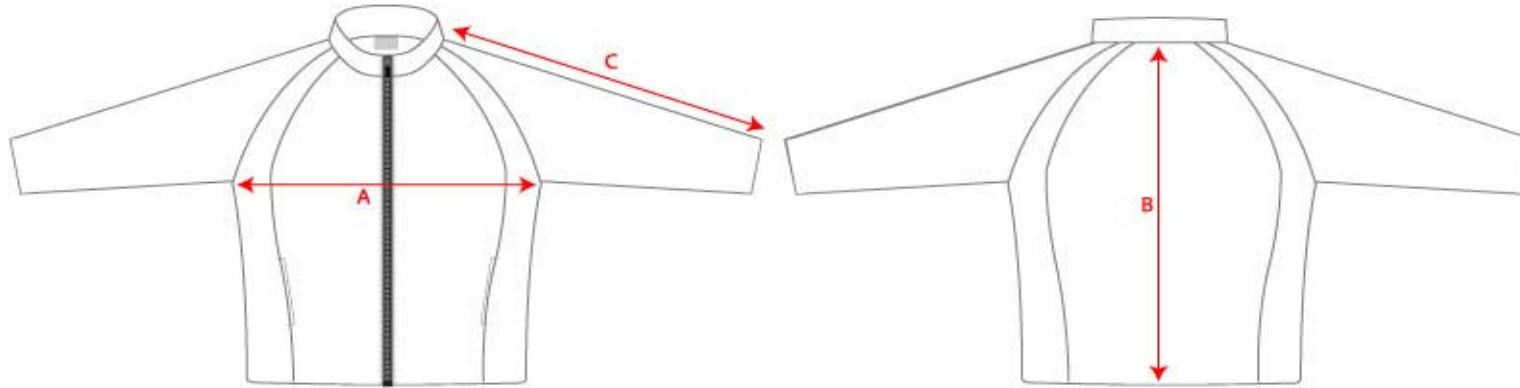

TRACKSUIT JACKET & PANTS SIZE SPECIFICATIONS - FINISHED GARMENT

TSJ01-09 - JACKET

		XS	S	M	L	XL	2XL	3XL	4XL	5XL
1/2 CHEST	A	570	595	620	645	670	695	720	745	770
BACK NECK TO HEM	B	724	748	754	792	798	805	842	848	854
SLEEVE LENGTH	C	771	780	789	795	803	811	819	827	835

Back measurement does not include collar

TSP01-09 - PANTS

		XS	S	M	L	XL	2XL	3XL	4XL	5XL
LENGTH	A	1076	1085	1094	1114	1123	1133	1152	1162	1171
WAIST - RELAXED	B	38	42	46	50	54	60	64	68	72

Measurements are in millimetres